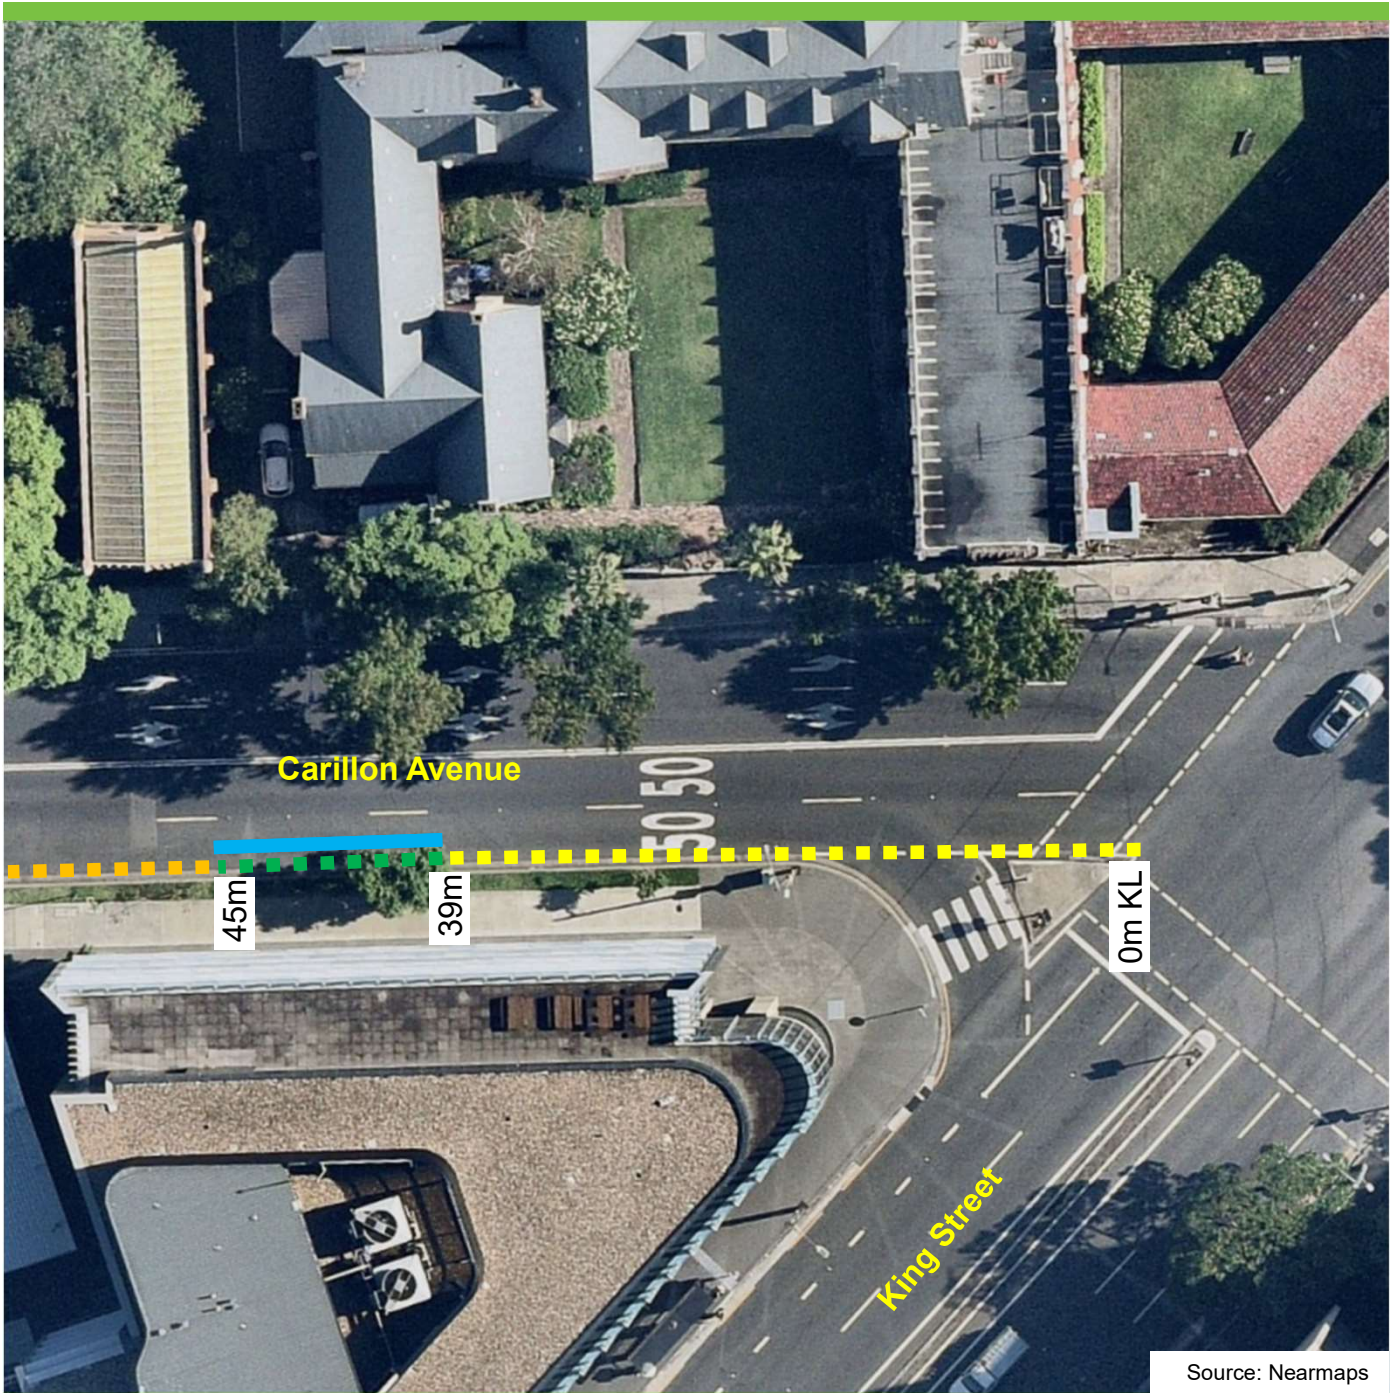

Carillon Avenue, Newtown Proposed parking changes

Source: Nearmaps

Existing

- ■ ■ "No Stopping"
- ■ ■ "Loading Zone 8am-6pm Mon-Fri" & "4P Ticket 6pm-10pm Mon-Fri, 8am-10pm Sat, Sun & Public Holidays, Permit Holders Excepted Area 22"
- ■ ■ "2P Ticket 8am-6pm Mon-Fri" & "4P Ticket 6pm-10pm Mon-Fri, 8am-10pm Sat, Sun & Public Holidays, Permit Holders Excepted Area 22"

Proposed

- ■ ■ "4P Mobility Parking Only 8am-10pm"